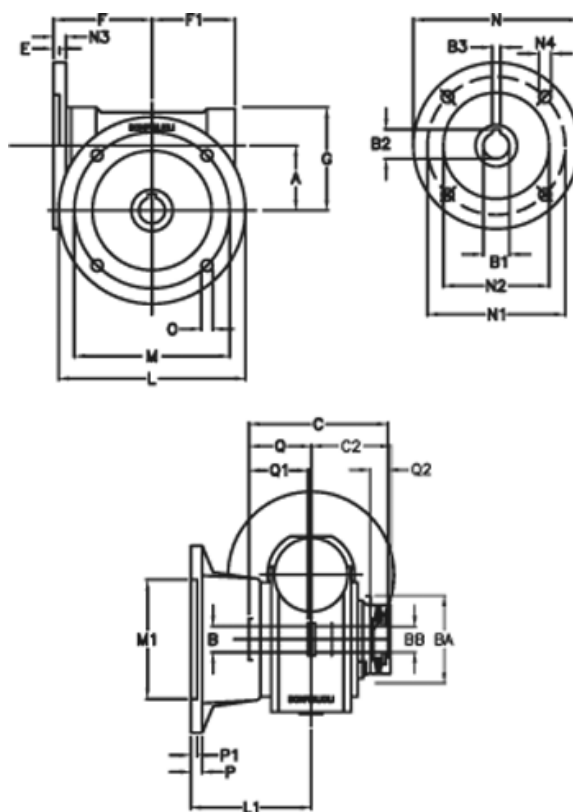

Article number: 390204902842736

Description: Worm Gear with Torque Limiter
VF 49-L2-F-28 P71B5

Measures

a = 49.50	C2 = 63,5	m = 90	P = 12
B = 25	Description = VF 49F-xx-71B5	M1 = 70	P1 = 10
B1 E7 = 14	E = 3.0	N = 160	Q = 51.0
B2 = 16.3	F = 70	N1 = 130	Q1 = 41
B3 H9 = 5	F1 = 63	N2 = 110	Q2 = 15
BA = 63	g = 80	N3 = 10.5	
BB H7 = 14	L = 125	N4 = 9.5	
C = 105	L1 = 85.5	O = 10.5	